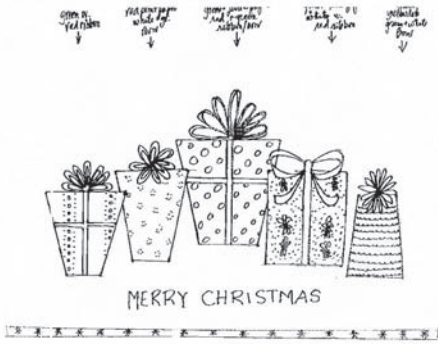

Back of card, can be full color, but must have design overflow from front.

*Season's Greetings
Warm Wishes!*

There must be two files received for each card.

ONE
Layered file, with front and back images, full color.

TWO
Layered file, with inside images and text, monotone.

These are samples images used for demo only.

Polished pencil sketch via PDF

Finished file as a layered Photoshop CS2 or Illustrator CS2 (no CS3 files accepted)